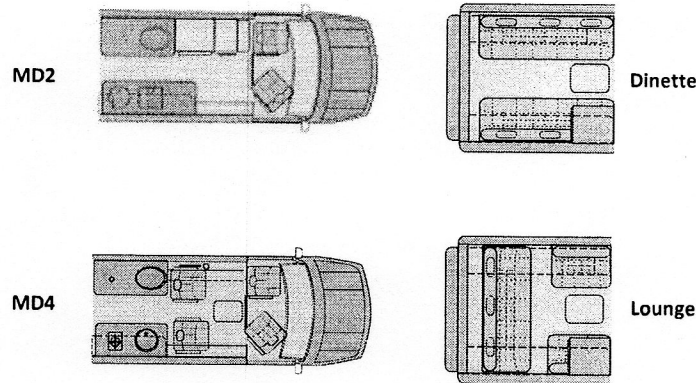

2018 Passage 170EXT

MSRP - Authorized Dealer Use Only
FOB Elkhart, IN

DATE: Friday, September 29, 17
RETAIL NAME: _____
ORDERED BY: John Chelist
P.O. #: _____
SALESPERSON: J Sullivan
DEALERSHIP: Van City Colorado
CITY/STATE: Colorado Springs, CO
SHIP TO: Van City Colorado

MIDWEST AUTOMOTIVE DESIGNS

Unit Number	4271
Chassis Number	WDAPF4CC6HP371549

FLOOR PLAN

☒	MD2	N/C
☐	MD4	$1,685

REAR SEATING CONFIGURATION

☐	Dinette Seating	N/C
☒	Lounge Seating	N/C

INTERIOR WALL COLOR

☒	Sand	N/C
☐	Medium Graphite	N/C

INTERIOR SEATING COLOR

☒	Sand	N/C
☐	Black	N/C
☐	Medium Graphite	N/C
☐	Truffle	N/C

PIPING AND STICH COLOR

☐	Black	N/C
☒	Truffle AMG Sticking	N/C

WOOD COLOR

☒	Walnut Burl	N/C
☐	Black Burl	N/C

EXTERIOR COLOR

☐	Arctic White	N/C
☐	Metallic Silver	$1,685
☐	Jet Black	$1,685
☒	Other (Obsidian Black)	$1,685

AVAILABLE OPTIONS

☒	16" Chrome Aluminum Wheel Pkg	$3,120
☒	Side and Rear Screen Door	$2,205
☐	Delete Front Storage Add 28" HD / TV	$1,685
☐	4x4 Chassis Upgrade	$10,395

TRANSPORTATION

☐	Factory Pick-Up	$1,295
☐	Driven	$1.95/Mile
☐	Trucked	$3.25/Mile

Base Price $129,995

Options Total $7,010
Destination Charge FOB Elkhart IN $0

Balance Due Upon Completion $137,005

Customer Signature _____
Sales Manager Approval _____

Midwest Automotive Designs, LLC

4911 Green Court Elkhart, IN 46516
Phone: (574) 522-4878
Fax: (574) 522-5828

Comments

Painted Front Spoiler Standard
Painted Rear Lower Ground Effects Standard

*Prices are subject to change without notice

I acknowledge that this is a firm order to schedule for production.