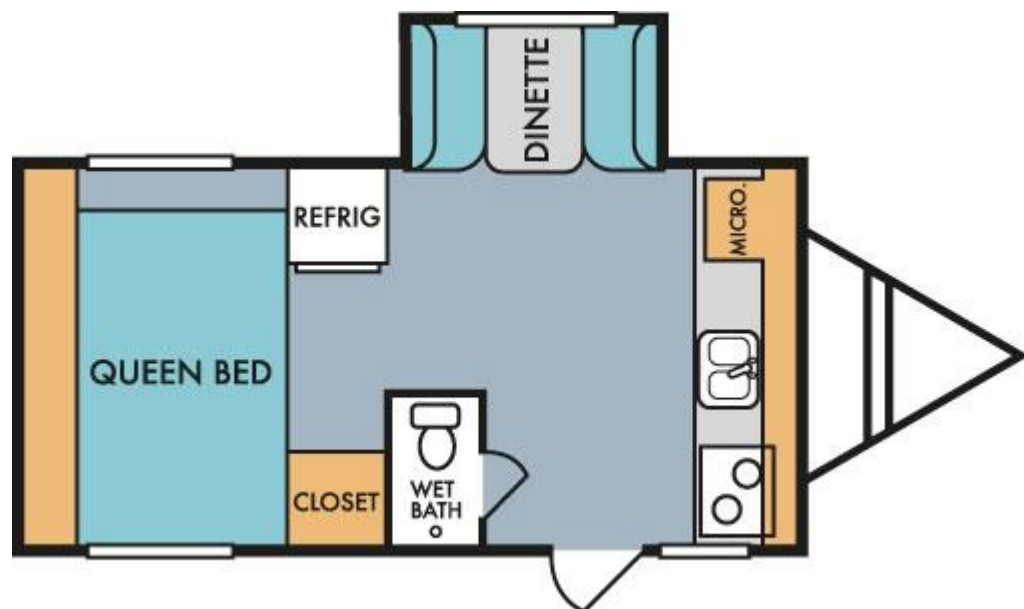

• Retro Interior Package:

Retro Style Dinette Seats, Flooring, Curtains and Bedspreads

- Birch Interior
- Flip Up Sofa in Place of Rear Bed (155 and 155XL Only)
- Radiant Barrier Insulation
- 2.7 Gas/Electric Refrigerator (155, 155XL and 166 Only)
- 6.0 Cubic Foot Refrigerator (Standard) (N/A on 155, 155XL and 166)
- Awning
- Power Awning (180R, 181, 189R, 195 and 199FK Only)
- TV Antenna
- Twin Beds (177 Only)
- AM/FM/DVD Bluetooth Stereo
- Exterior Shower
- CSA/Z240 Wiring and Plumbing
- Oven Range (180R, 181, 189R, 195 and 199 Only)
- Exterior BBQ Grill
- Mini Blinds with Birch Valance
- Lambrequins
- Outside Speakers

Retro Travel Trailer Floorplans

Retro Travel Trailer Floorplans

509

157

166

176S

177SE

180R