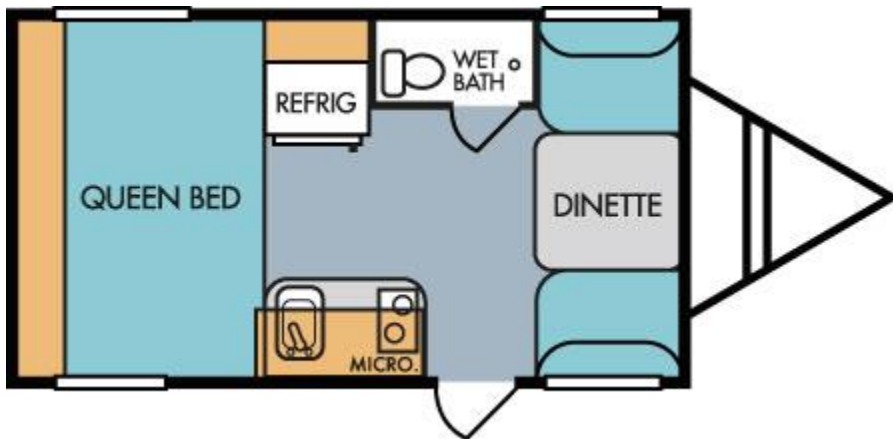

Retro Travel Trailer Floorplans

Retro Travel Trailer Floorplans

509

157

166

176S

177SE

180R