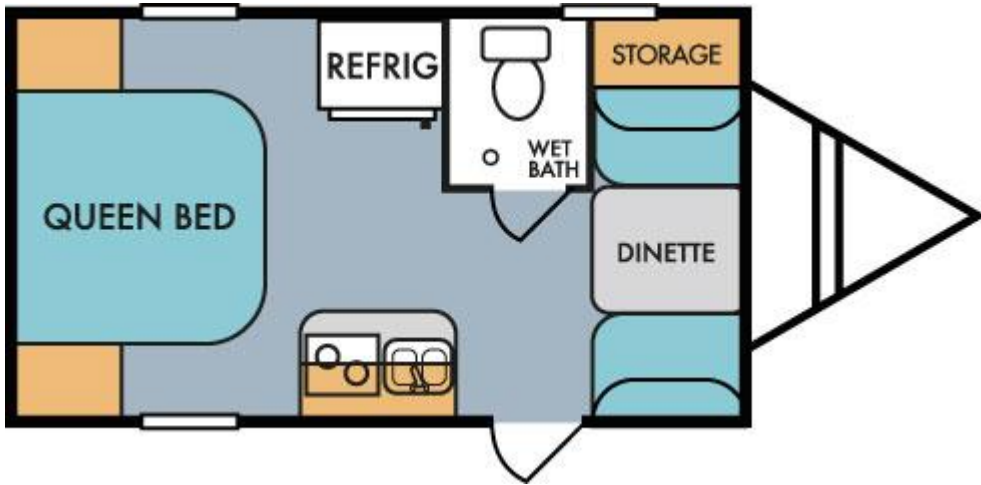

Retro Travel Trailer Floorplans

Retro Travel Trailer Floorplans

509

157

166

176S

177SE

180R