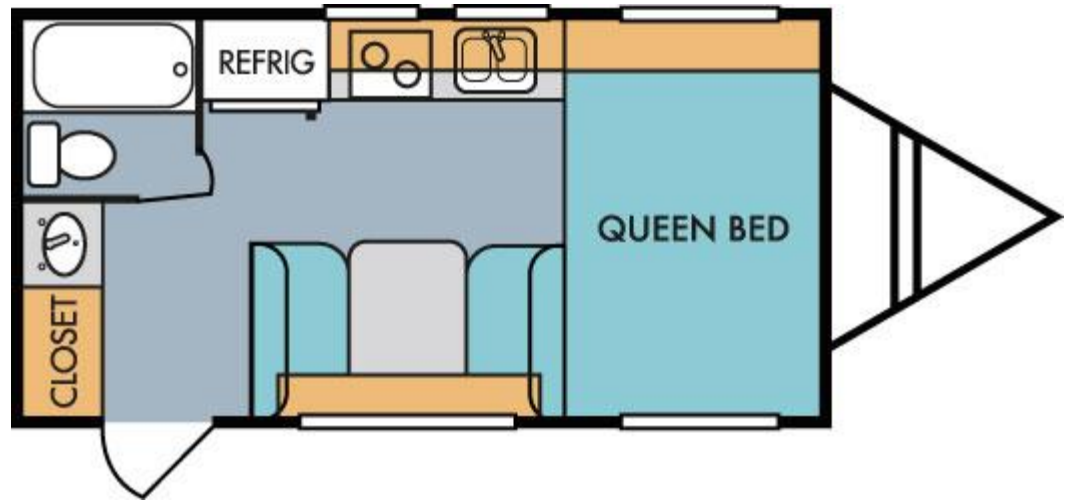

Retro Travel Trailer Floorplans

Retro Travel Trailer Floorplans

509

157

166

176S

177SE

180R