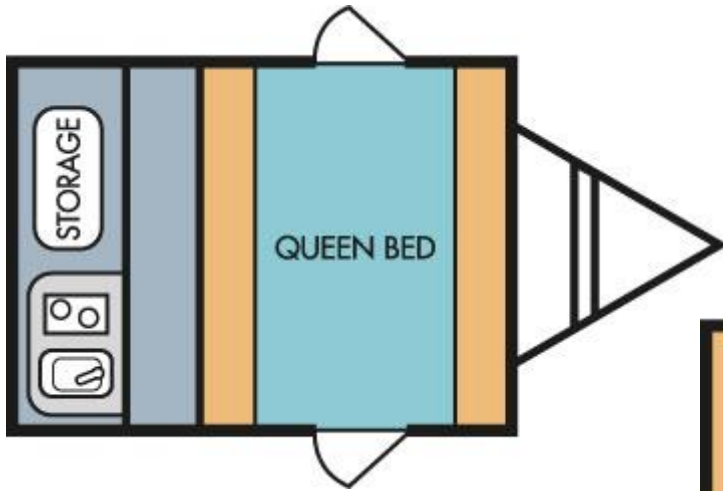

Retro Travel Trailer Floorplans

Retro Travel Trailer Floorplans

509