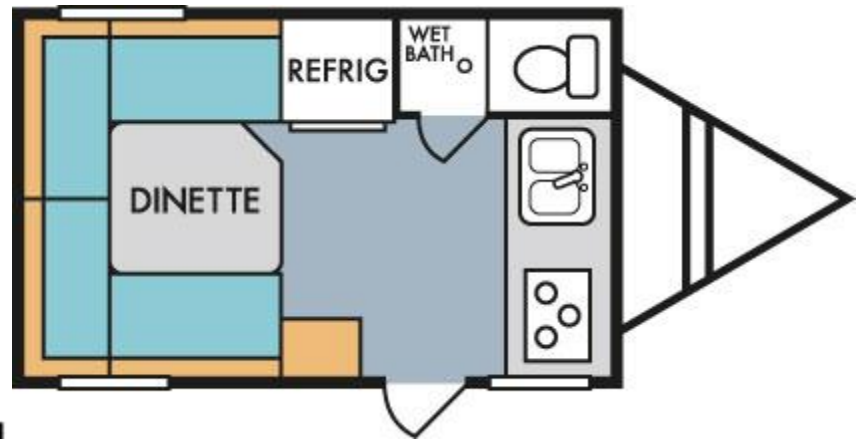

Retro Travel Trailer Floorplans

Retro Travel Trailer Floorplans

509

157

166

176S