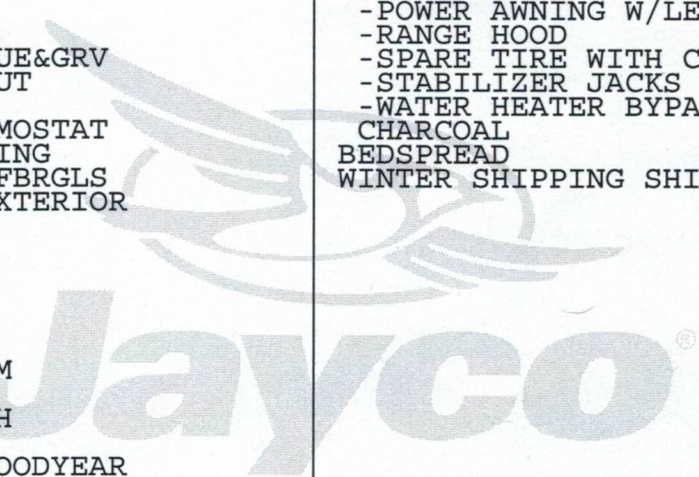

CANADIAN STANDARDS
CUSTOMER VALUE PACKAGE
-GOODYEAR TIRES
-3 BURNER COOKTOP WITH OVEN
-6GAL G/E DSI WATER HEATER
-6CUFT REFRIGERATOR
-BATH SKYLIGHT
-FRONT DIAMOND PLATE
-KEYED ALIKE ENTRY&BAG DOORS
-MICROWAVE
-OUTSIDE SHOWER
-PLEATED SHADES
-POWER AWNING W/LED LITE&SPKRS
-RANGE HOOD
-SPARE TIRE WITH COVER
-STABILIZER JACKS (4)
-WATER HEATER BYPASS
CHARCOAL
BEDSPREAD
WINTER SHIPPING SHIELD

stk # 20978

This vehicle was manufactured with low emission wood products certified by the California Air Resources Board

JAYCO RESERVES THE RIGHT TO CHANGE PRICE AND SPECIFICATIONS WITHOUT NOTICE

RV CITY
Generations of family fun.

Window Sticker T.cdr
DJM 01-18

TOTAL AMOUNT DOES NOT INCLUDE STATE AND LOCAL TAXES OR LICENSE FEES. THE PRICE SHOWN ABOVE MAY OR MAY NOT BE REPRESENTATIVE OF THE ACTUAL SELLING PRICE OF SIMILAR RECREATIONAL VEHICLES IN YOUR AREA.