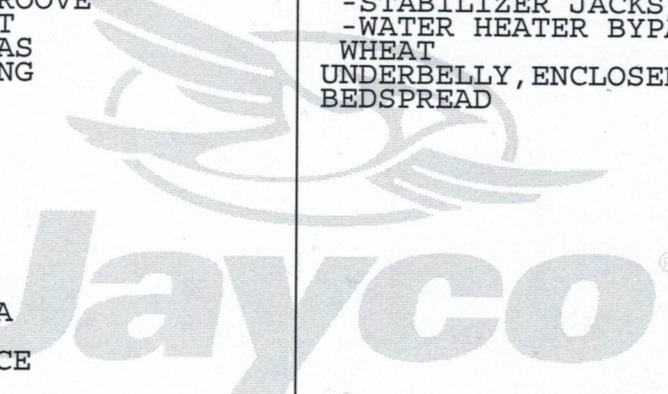

MANUFACTURER'S SUGGESTED RETAIL PRICE ON THIS MODEL

OPTIONAL EQUIPMENT INSTALLED ON THIS VEHICLE BY MANUFACTURER

- CANADIAN STANDARDS
- CUSTOMER VALUE PACKAGE
- -GOODYEAR TIRES
- -3 BURNER COOKTOP WITH OVEN
- -6GAL GAS DSI WATER HEATER
- -6CUFT REFRIGERATOR
- -BATH SKYLIGHT
- -FRONT DIAMOND PLATE
- -KEYED ALIKE ENTRY&BAG DOORS
- -MICROWAVE
- -OUTSIDE SHOWER
- -PLEATED SHADES
- -POWER AWNING W/LED LITE&SPKRS
- -RANGE HOOD
- -SPARE TIRE WITH COVER
- -STABILIZER JACKS (4)
- -WATER HEATER BYPASS
- WHEAT
- UNDERBELLY, ENCLOSED
- BEDSPREAD

Stk # 20981

This vehicle was manufactured with low emission wood products certified by the California Air Resources Board

JAYCO RESERVES THE RIGHT TO CHANGE PRICE AND SPECIFICATIONS WITHOUT NOTICE

RV CITY
Generations of family fun.

TOTAL AMOUNT DOES NOT INCLUDE STATE AND LOCAL TAXES OR LICENSE FEES. THE PRICE SHOWN ABOVE MAY OR MAY NOT BE REPRESENTATIVE OF THE ACTUAL SELLING PRICE OF SIMILAR RECREATIONAL VEHICLES IN YOUR AREA.