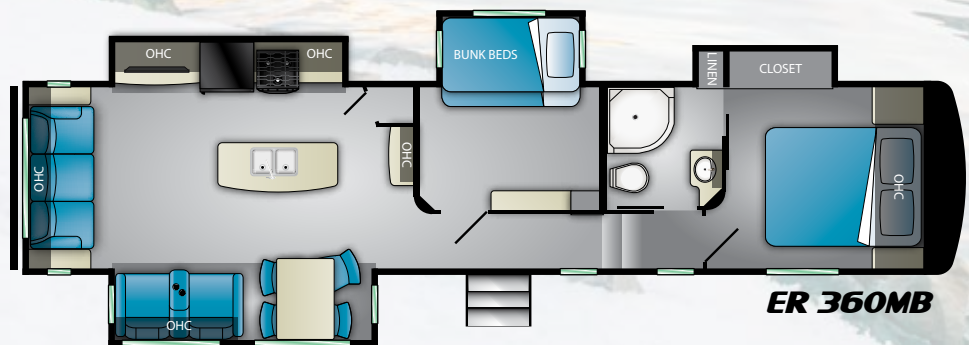

ELK RIDGE

FOCUS SERIES

New
ARRIVAL

FOCUSED ON VALUE:

- **New full profile**
- **6' 3" Bedroom ceiling**
- **Full 60x80 Queen Beds**
- **Wardrobe slides**
- **Corner shower with glass enclosure**
- **Electric auto leveling**
- **2" receiver standard**
- **6' 2" main slide height**
- **Larger pass-through storage**
- **Fireplace standard**