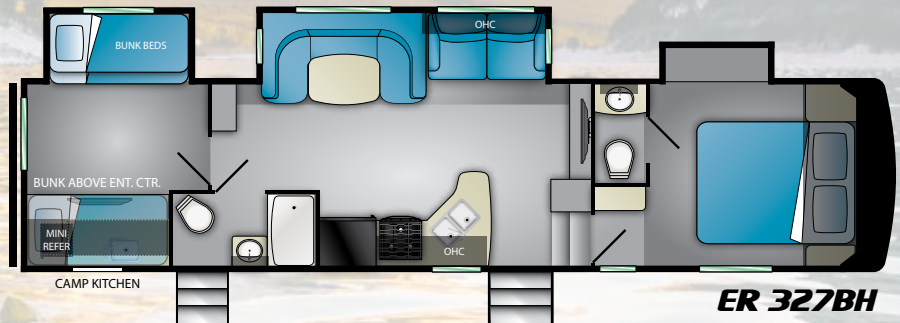

ELK RIDGE

FOCUS SERIES

New
ARRIVAL

FOCUSED ON VALUE:

- **New full profile**
- **6' 3" Bedroom ceiling**
- **Full 60x80 Queen Beds**
- **Wardrobe slides**
- **Corner shower with glass enclosure**
- **Electric auto leveling**
- **2" receiver standard**
- **6' 2" main slide height**
- **Larger pass-through storage**
- **Fireplace standard**