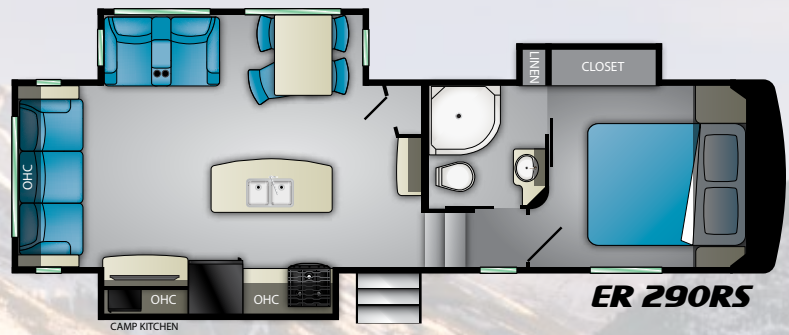

ELK RIDGE

FOCUS SERIES

New
ARRIVAL

FOCUSED ON VALUE:

- **New full profile**
- **6' 3" Bedroom ceiling**
- **Full 60x80 Queen Beds**
- **Wardrobe slides**
- **Corner shower with glass enclosure**
- **Electric auto leveling**
- **2" receiver standard**
- **6' 2" main slide height**
- **Larger pass-through storage**
- **Fireplace standard**