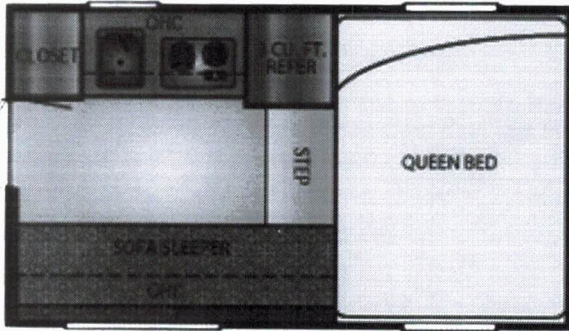

TRAVEL LITE

TRUCK CAMPER SPECIFICATIONS

2019

5965

700
Super Lite

STANDARD EQUIPMENT EXTERIOR

- High Gloss Aluminum Siding
- Walk-on Roof Decking
- TPO Roof w/ 12 yr. Warranty
- Fiberglass Front Hood
- R-7 Insulation
- Insulated 5/8" Plywood Floor
- Corrugated Vinyl Bottom Board
- Diamond Plate Kneewalls
- 4 Extra Length Reico Titan Jacks
- Radius Entrance Door w/ Screen Door
- Dark Tint Radius Slider Windows w/ Screens
- Rubber Truck Bed Bumpers
- Insulated Compartment Doors
- Contemporary Graphics
- Rear Door Light & Exterior Recept
- Sewer Hose Storage
- City Water Fill
- Wired and Braced for A/C
- Detachable 30 AMP Power Cord
- LED Light Package

STANDARD EQUIPMENT INTERIOR

- Sleek Aluminum Cabinet Doors
- Spring-Loaded Overhead Hinges
- Plasticoat Plywood Shelving
- Range Hood w/ Fan & Light
- Upgraded Queen Mattress
- Jack-Knife Sofa
- 18,000 BTU Furnace
- 40 AMP Converter/Charger
- 3 Cu. Ft. 3-Way Refrigerator
- Shur-Flo Water Pump
- High Rise Kitchen Faucet Set
- 20# LP Gas Tank
- Cloth Valances & Soft Shades
- Cable Hook-up
- 12V Antenna Booster/Outlet
- Lap Top/Phone Charger Recept